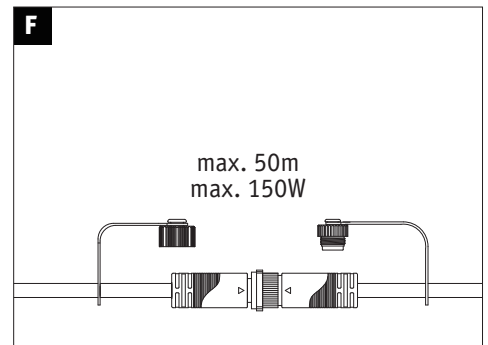

1x

1x

incl.

Driver

Paulmann  
Art.-Nr. 988.48

Control Box

ZigBee Control Box  
not incl.  
 Paulmann  
Art.-Nr. 939.99

Remote Control