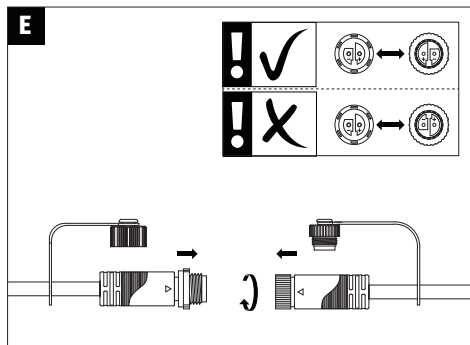

1x

1x

incl.

Driver

Paulmann  
Art.-Nr. 988.48

Control Box

ZigBee Control Box  
not incl.  
 Paulmann  
Art.-Nr. 939.99

Remote Control