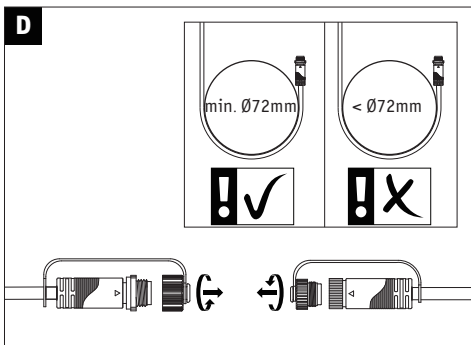

1x

1x

incl.

Driver

Paulmann  
Art.-Nr. 988.48

Control Box

ZigBee Control Box  
not incl.  
 Paulmann  
Art.-Nr. 939.99

Remote Control